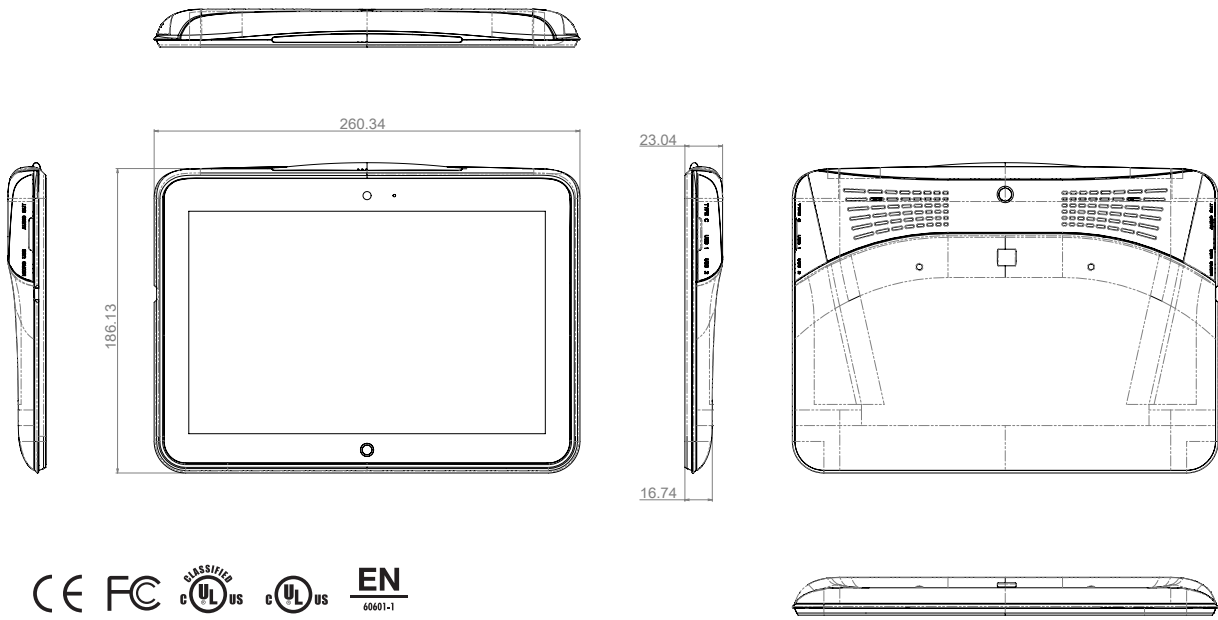

Display

Display Size	10.1" 16:10 Wide Screen LED Panel	
Resolution	FHD 1920 x 1200	
Max. Colors	16.7 M	
Contrast Ratio	800:1	
Luminance (cd/m2)	300 nits	

I/O

USB	USB 3.0 (Type-A) x1	N/A
Audio Out / Mic In	3.5 mm Combo Audio Jack x1	
Video Out	Micro HDMI x1 (Optional)	
DC-In	x1	

Dimensions / Unit: mm

Ordering Information

- » ONYX-MD101ST-A1-1010
10.1" FHD 300nits, Gorilla PCT, Cherry Trail Z8350, 4G RAM, 128G eMMC, Dual Camera, WiFi/BT, Battery, Adapter; but without OS.
- » ONYX-MD101ST-A1-1011
10.1" FHD 300nits, Gorilla PCT, Cherry Trail Z8350, 4G RAM, 128G eMMC, Dual Camera, WiFi/BT, Battery, Adapter, Android ,but without:Audio Jack.